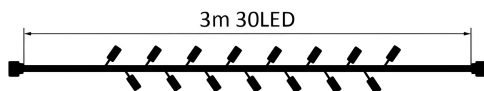

BRAYTRON SRL

MUNICIPIUL BUCUREȘTI, SECTOR 6, BLD. IULIU MANIU, NR.616, CORP B, ET.1,BUCUREȘTI,Sector 6(RO)

info@braytron.com

www.braytron.com