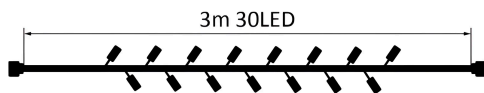

BRAYTRON LIGHTING

Bd. Iuliu Maniu, Nr.616, Sector 6, 061129, Bucuresti - ROMANIA
info@braytron.com
www.braytron.com

SPOTVISION ELECTRIC & LIGHTING S.R.L

Bd. Iuliu Maniu, Nr.616, Sector 6, 061129, Bucuresti - ROMANIA
sales@spotvisionelectric.ro
www.spotvisionelectric.ro