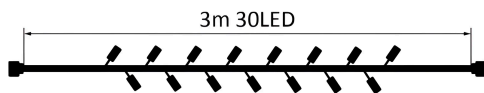

BRAYTRON SRL

MUNICIPIUL BUCUREȘTI, SECTOR 6, BLD. IULIU MANIU, NR.616, CORP B, ET.1,BUCUREȘTI,Sector 6(RO)

info@braytron.com

www.braytron.com

Pagina 1 din 2