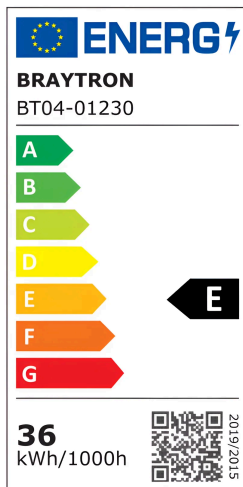

## TECHNICAL DATA SHEET

MODEL	BT04-01230
DESCRIPTION	BRY-AQUALINE-IPG-M-42W-6500K-IP65-WA.PROOF LIGHT

BRAYTRON SRL

MUNICIPIUL BUCUREȘTI, SECTOR 6, BLD. IULIU MANIU, NR.616, CORP B, ET.1,BUCUREȘTI, Sector 6(RO)  
info@braytron.com  
www.braytron.com

## General Characteristics

Model No	: BT04-01230
Main Family	: Outdoor Lighting
Sub Family	: LED Waterproof Light
Type	: Waterproof
Body Color	: Grey
Lamp Shape	: Non-Directional
Dimmable	: Not-Dimmable
Light Source	: LED
Warranty	: 3 Years
Class	: CLASS II
IP	: IP65

## Product Characteristics

Wattage	: 36
Color Temperature	: 6500K
Quse Lumen	: 3420
Color Rendering Index (CRI)	: $\geq 80$
Beam Angle	: 120°