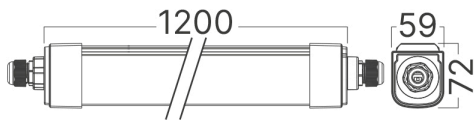

# Braytron

TEKNIK VERI SAYFASI

MODEL

BT06-00483

AÇIKLAMA

BRY-MULTILINE-A-1.2MT-KIT-50W-3IN1-3PW-IP65-WA.PROOF LIGHT

Product information card for the Braytron LED waterproof fixture. The card features the Braytron logo, a 5 YEARS WARRANTY badge, and the text: Flicker Free, LED WATERPROOF FIXTURE, MODEL NO: BT06-00483, 40w - 5000lm, Emergency Lumen: 350lm, POWER ADJUSTABLE, 30W 40W 50W, 3CCT SWITCH, 3000K 4000K 6500K, Li-Ion Battery, Charging Time: 14-18hours, Working Time: 5hours. The card also shows a photograph of the fixture installed in a hallway, a linkable diagram (Linkable (Max. 300W), 1200, 59, MULTILINE), and icons for LED and IP65.

## Genel Özellikler

Model No	: BT06-00483
Üst Kategori	: Dış Mekan Aydınlatma
Alt Kategori	: Su Geçirmez LED Armatür
Tür	: Waterproof
Gövde Rengi	: Grey
Lamba Şekli	: Non-Directional
Kısılabilir	: Not-Dimmable
Garanti	: 5 Years
Class	: CLASS II
IP	: IP65
IK	: IK08

## Ölçüler & Ağırlık

Ürün Uzunluğu	: 1200 mm
Ürün Genişliği	: 59 mm
Ürün Yüksekliği	: 72 mm