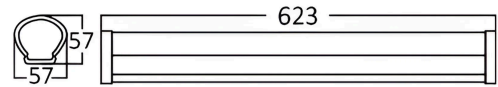

Braytron

TECHNICAL DATA SHEET

MODEL	BT06-00600
DESCRIPTION	BRY-PROLINE-IPS-18W-3000K-IP65-LED ETANJ

BRAYTRON SRL

MUNICIPIUL BUCUREȘTI, SECTOR 6, BLD. IULIU MANIU, NR.616, CORP B, ET.1,BUCUREȘTI, Sector 6(RO)
info@braytron.com
www.braytron.com