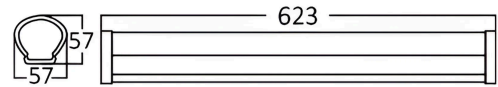

Braytron

TECHNICAL DATA SHEET

MODEL	BT06-00610
DESCRIPTION	BRY-PROLINE-IPS-18W-4000K-IP65-LED ETANJ

BRAYTRON SRL

MUNICIPIUL BUCUREȘTI, SECTOR 6, BLD. IULIU MANIU, NR.616, CORP B, ET.1,BUCUREȘTI, Sector 6(RO)
info@braytron.com
www.braytron.com