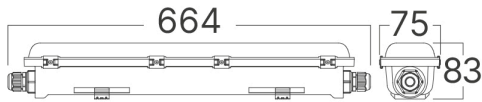

3CCT SWITCH

3000K 4000K 6500K

130 lm/w LED

IP65

Linkable (Max. 300W)

664 75 83

AQUALINE

BRAYTRON SRL