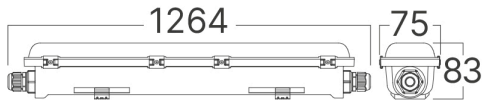

3CCT SWITCH

3000K 4000K 6500K

130 lm/w LED

IP65

Linkable (Max. 300W)

1264 75 83

AQUA LINE

BRAYTRON SRL