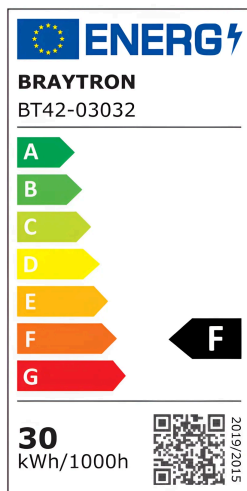

Braytron

TECHNICAL DATA SHEET

MODEL	BT42-03032
DESCRIPTION	BRY-ST81-30W-GRY-220V-6500K-IP65-LED STREET LIGHT

BRAYTRON SRL

MUNICIPIUL BUCUREȘTI, SECTOR 6, BLD. IULIU MANIU, NR.616, CORP B, ET.1,BUCUREȘTI, Sector 6(RO)
info@braytron.com
www.braytron.com

General Characteristics

Model No	:	BT42-03032
Main Family	:	Outdoor Lighting
Sub Family	:	LED Street Light
Type	:	Street
Body Color	:	Grey
Lamp Shape	:	Non-Directional
Dimmable	:	Not-Dimmable
Light Source	:	LED
Warranty	:	2 Years
Class	:	CLASS I
IP	:	IP65

Product Characteristics

Wattage	:	30
Color Temperature	:	6500K
Quse Lumen	:	3300
Color Rendering Index (CRI)	:	≥70
Energy Efficiency Level	:	E
Beam Angle	:	110°

Electrical Characteristics

Lifetime	:	20000 h
Voltage	:	220-240V 50/60Hz
Power Factor	:	>0,9
Material	:	Aluminium
Working Temperature	:	-20°C ~ +40°C