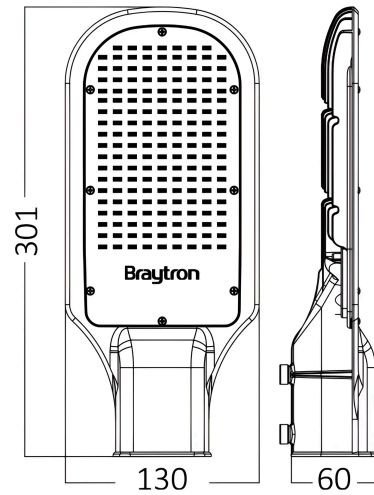

Braytron

TECHNICAL DATA SHEET

MODEL	BT42-03032
DESCRIPTION	BRY-ST81-30W-GRY-220V-6500K-IP65-LED STREET LIGHT

BRAYTRON SRL

MUNICIPIUL BUCUREȘTI, SECTOR 6, BLD. IULIU MANIU, NR.616, CORP B, ET.1,BUCUREȘTI, Sector 6(RO)
info@braytron.com
www.braytron.com

General Characteristics

Model No	:	BT42-03032
Main Family	:	Outdoor Lighting
Sub Family	:	LED Street Light
Type	:	Street
Body Color	:	Grey
Lamp Shape	:	Non-Directional
Dimmable	:	Not-Dimmable
Light Source	:	LED
Warranty	:	2 Years
Class	:	CLASS I
IP	:	IP65

Product Characteristics

Wattage	:	30
Color Temperature	:	6500K
Quse Lumen	:	3300
Color Rendering Index (CRI)	:	≥70
Energy Efficiency Level	:	E
Beam Angle	:	110°

Electrical Characteristics

Lifetime	:	20000 h
Voltage	:	220-240V 50/60Hz
Power Factor	:	>0,9
Material	:	Aluminium
Working Temperature	:	-20°C ~ +40°C

Dimensions & Weight

P. Length	:	301 mm
P. Width	:	130 mm
P. Height	:	60 mm
Weight	:	550 gr

Package Informations

N.W.	:	0,55 kgs
G.W.	:	0,7 kgs
PCS/CTN	:	1
Length	:	31,5 cm
Width	:	14,5 cm
Height	:	9 cm
EAN	:	5949097704482