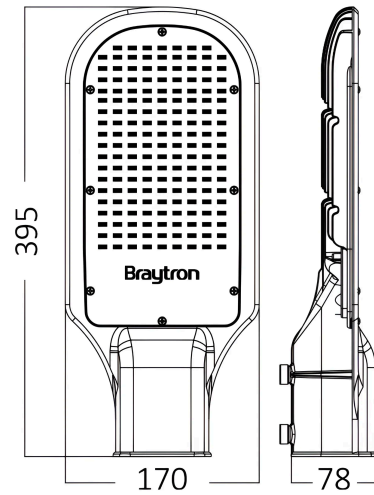

Braytron

TECHNICAL DATA SHEET

MODEL

BT42-05032

DESCRIPTION

BRY-ST81-50W-GRY-220V-6500K-IP65-LED STREET LIGHT

BRAYTRON SRL

MUNICIPIUL BUCUREȘTI, SECTOR 6, BLD. IULIU MANIU, NR.616, CORP B, ET.1,BUCUREȘTI, Sector 6(RO)
info@braytron.com
www.braytron.com

General Characteristics

Model No	:	BT42-05032
Main Family	:	Outdoor Lighting
Sub Family	:	LED Street Light
Type	:	Street
Body Color	:	Grey
Lamp Shape	:	Non-Directional
Dimmable	:	Not-Dimmable
Light Source	:	LED
Warranty	:	2 Years
Class	:	CLASS I
IP	:	IP65

Product Characteristics

Wattage	:	50
Color Temperature	:	6500K
Quse Lumen	:	5500
Color Rendering Index (CRI)	:	≥70
Energy Efficiency Level	:	E
Beam Angle	:	110°

Electrical Characteristics

Lifetime	:	20000 h
Voltage	:	220-240V 50/60Hz
Power Factor	:	>0,9
Material	:	Aluminium
Working Temperature	:	-20°C ~ +40°C

Dimensions & Weight

P. Length	:	395 mm
P. Width	:	170 mm
P. Height	:	78 mm
Weight	:	1150 gr

Package Informations

N.W.	:	1,2 kgs
G.W.	:	1,35 kgs
PCS/CTN	:	1
Length	:	40,5 cm
Width	:	20 cm
Height	:	11,5 cm
EAN	:	5949097704499