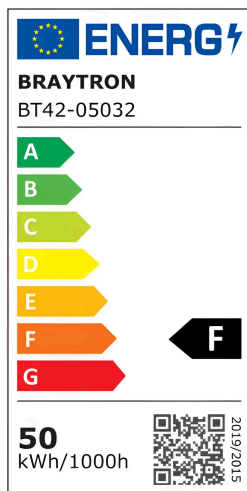

Braytron

TECHNICAL DATA SHEET

MODEL

BT42-05032

DESCRIPTION

BRY-ST81-50W-GRY-220V-6500K-IP65-LED STREET LIGHT

BRAYTRON SRL

MUNICIPIUL BUCUREȘTI, SECTOR 6, BLD. IULIU MANIU, NR.616, CORP B, ET.1,BUCUREȘTI, Sector 6(RO)
info@braytron.com
www.braytron.com

General Characteristics

Model No	:	BT42-05032
Main Family	:	Outdoor Lighting
Sub Family	:	LED Street Light
Type	:	Street
Body Color	:	Grey
Lamp Shape	:	Non-Directional
Dimmable	:	Not-Dimmable
Light Source	:	LED
Warranty	:	2 Years
Class	:	CLASS I
IP	:	IP65

Product Characteristics

Wattage	:	50
Color Temperature	:	6500K
Quse Lumen	:	5500
Color Rendering Index (CRI)	:	≥70
Energy Efficiency Level	:	E
Beam Angle	:	110°

Electrical Characteristics

Lifetime	:	20000 h
Voltage	:	220-240V 50/60Hz
Power Factor	:	>0,9
Material	:	Aluminium
Working Temperature	:	-20°C ~ +40°C