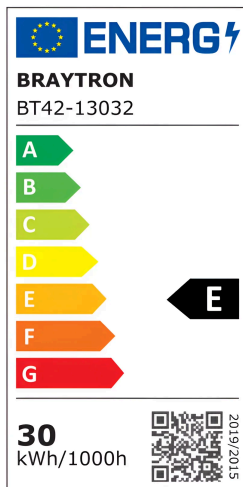

## TECHNICAL DATA SHEET

MODEL	BT42-13032
DESCRIPTION	BRY-ST88-30W-GRY-6500K-IP66-LED STREET LIGHT

BRAYTRON SRL

MUNICIPIUL BUCUREȘTI, SECTOR 6, BLD. IULIU MANIU, NR.616, CORP B, ET.1,BUCUREȘTI,Sector 6(RO)  
info@braytron.com  
www.braytron.com

## General Characteristics

Model No	:	BT42-13032
Main Family	:	Outdoor Lighting
Sub Family	:	LED Street Light
Type	:	Street
Body Color	:	Grey
Lamp Shape	:	Non-Directional
Dimmable	:	Not-Dimmable
Light Source	:	LED
Warranty	:	2 Years
Class	:	CLASS I
IP	:	IP66
IK	:	IK08

## Product Characteristics

Wattage	:	30
Color Temperature	:	6500K
Quse Lumen	:	3450
Color Rendering Index (CRI)	:	≥80
Energy Efficiency Level	:	E
Beam Angle	:	70x140°