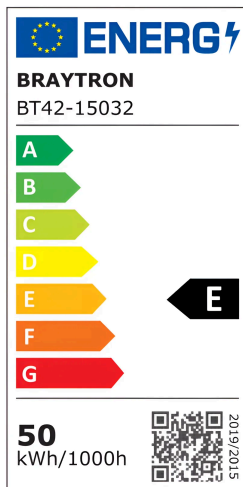

Braytron

TECHNICAL DATA SHEET

MODEL	BT42-15032
DESCRIPTION	BRY-ST88-50W-GRY-6500K-IP66-LED STREET LIGHT

BRAYTRON SRL

MUNICIPIUL BUCUREȘTI, SECTOR 6, BLD. IULIU MANIU, NR.616, CORP B, ET.1,BUCUREȘTI, Sector 6(RO)
info@braytron.com
www.braytron.com

General Characteristics

Model No	:	BT42-15032
Main Family	:	Outdoor Lighting
Sub Family	:	LED Street Light
Type	:	Street
Body Color	:	Grey
Lamp Shape	:	Non-Directional
Dimmable	:	Not-Dimmable
Light Source	:	LED
Warranty	:	2 Years
Class	:	CLASS I
IP	:	IP66
IK	:	IK08

Product Characteristics

Wattage	:	50
Color Temperature	:	6500K
Quse Lumen	:	5750
Color Rendering Index (CRI)	:	≥80
Energy Efficiency Level	:	E
Beam Angle	:	70x140°

Electrical Characteristics

Lifetime	:	20000 h
Voltage	:	220-240V 50/60Hz
Power Factor	:	>0,9
Material	:	Aluminium-PC
Working Temperature	:	-20°C ~ +40°C

Dimensions & Weight

P. Length	:	540 mm
P. Width	:	145 mm

Package Informations

PCS/CTN	:	5
EAN	:	5949097749469