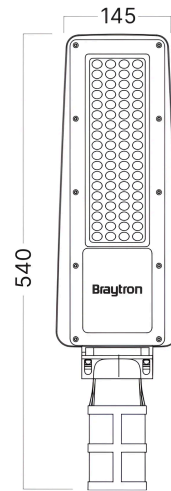

Braytron

TECHNICAL DATA SHEET

MODEL	BT42-15032
DESCRIPTION	BRY-ST88-50W-GRY-6500K-IP66-LED STREET LIGHT

BRAYTRON SRL

MUNICIPIUL BUCUREȘTI, SECTOR 6, BLD. IULIU MANIU, NR.616, CORP B, ET.1,BUCUREȘTI, Sector 6(RO)
info@braytron.com
www.braytron.com

General Characteristics

Model No	:	BT42-15032
Main Family	:	Outdoor Lighting
Sub Family	:	LED Street Light
Type	:	Street
Body Color	:	Grey
Lamp Shape	:	Non-Directional
Dimmable	:	Not-Dimmable
Light Source	:	LED
Warranty	:	2 Years
Class	:	CLASS I
IP	:	IP66
IK	:	IK08

Dimensions & Weight

P. Length	:	540 mm
P. Width	:	145 mm

Package Informations

PCS/CTN	:	5
EAN	:	5949097749469