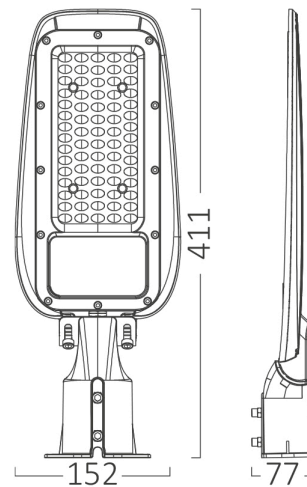

Braytron

TECHNICAL DATA SHEET

MODEL	BT42-95012
DESCRIPTION	BRY-ST89-50W-GRY-4000K-IP66-LED STREET LIGHT

BRAYTRON SRL

MUNICIPIUL BUCUREȘTI, SECTOR 6, BLD. IULIU MANIU, NR.616, CORP B, ET.1,BUCUREȘTI, Sector 6(RO)
info@braytron.com
www.braytron.com

General Characteristics

Model No	:	BT42-95012
Main Family	:	Outdoor Lighting
Sub Family	:	LED Street Light
Type	:	Street
Body Color	:	Grey
Lamp Shape	:	Non-Directional
Warranty	:	2 Years
Class	:	CLASS I
IP	:	IP66

Product Characteristics

Wattage	:	50
Color Temperature	:	4000K
Quse Lumen	:	5500
Color Rendering Index (CRI)	:	≥70
Energy Efficiency Level	:	E

Electrical Characteristics

Lifetime	:	20000 h
Voltage	:	220-240V 50/60Hz
Power Factor	:	>0,9
Material	:	Aluminium
Working Temperature	:	-20°C ~ +40°C

Dimensions & Weight

P. Length	:	152 mm
P. Width	:	77 mm
P. Height	:	411 mm
Weight	:	700 gr

Package Informations

PCS/CTN	:	15
Length	:	61 cm
Width	:	25 cm
Height	:	44 cm
EAN	:	5949097732225