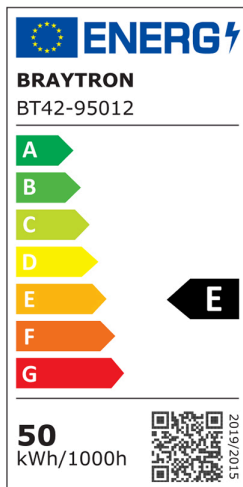

Braytron

TECHNICAL DATA SHEET

MODEL	BT42-95012
DESCRIPTION	BRY-ST89-50W-GRY-4000K-IP66-LED STREET LIGHT

BRAYTRON SRL

MUNICIPIUL BUCUREȘTI, SECTOR 6, BLD. IULIU MANIU, NR.616, CORP B, ET.1,BUCUREȘTI, Sector 6(RO)
info@braytron.com
www.braytron.com

General Characteristics

Model No	:	BT42-95012
Main Family	:	Outdoor Lighting
Sub Family	:	LED Street Light
Type	:	Street
Body Color	:	Grey
Lamp Shape	:	Non-Directional
Warranty	:	2 Years
Class	:	CLASS I
IP	:	IP66

Product Characteristics

Wattage	:	50
Color Temperature	:	4000K
Quse Lumen	:	5500
Color Rendering Index (CRI)	:	≥70
Energy Efficiency Level	:	E

Electrical Characteristics

Lifetime	:	20000 h
Voltage	:	220-240V 50/60Hz
Power Factor	:	>0,9
Material	:	Aluminium
Working Temperature	:	-20°C ~ +40°C

Dimensions & Weight

P. Length	:	152 mm
P. Width	:	77 mm
P. Height	:	411 mm
Weight	:	700 gr

Package Informations

PCS/CTN	:	15
Length	:	61 cm
Width	:	25 cm
Height	:	44 cm
EAN	:	5949097732225