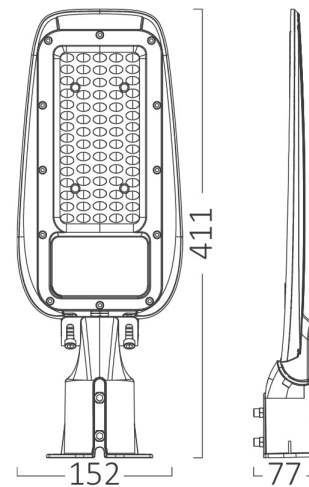

Braytron

TECHNICAL DATA SHEET

MODEL	BT42-95032
DESCRIPTION	BRY-ST89-50W-GRY-6500K-IP66-LED STREET LIGHT

BRAYTRON SRL

MUNICIPIUL BUCUREȘTI, SECTOR 6, BLD. IULIU MANIU, NR.616, CORP B, ET.1,BUCUREȘTI,Sector 6(RO)
info@braytron.com
www.braytron.com

General Characteristics

Model No	:	BT42-95032
Main Family	:	Outdoor Lighting
Sub Family	:	LED Street Light
Type	:	Street
Body Color	:	Grey
Lamp Shape	:	Non-Directional
Warranty	:	2 Years
Class	:	CLASS I
IP	:	IP66

Product Characteristics

Wattage	:	50
Color Temperature	:	6500K
Quse Lumen	:	5500
Color Rendering Index (CRI)	:	≥70
Energy Efficiency Level	:	E

Electrical Characteristics

Lifetime	:	20000 h
Voltage	:	220-240V 50/60Hz
Power Factor	:	>0,9
Material	:	Aluminium
Working Temperature	:	-20°C ~ +40°C

Dimensions & Weight

P. Length	:	152 mm
P. Width	:	77 mm
P. Height	:	411 mm
Weight	:	700 gr

Package Informations

PCS/CTN	:	15
Length	:	61 cm
Width	:	25 cm
Height	:	44 cm
EAN	:	5949097732232