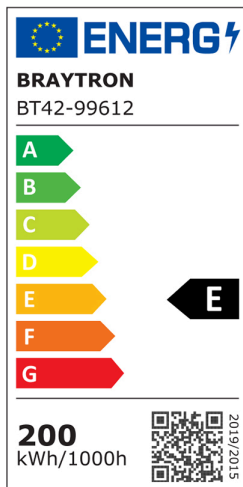

Braytron

TECHNICAL DATA SHEET

MODEL	BT42-99612
DESCRIPTION	BRY-ST89-200W-GRY-4000K-IP66-LED STREET LIGHT

BRAYTRON SRL

MUNICIPIUL BUCUREȘTI, SECTOR 6, BLD. IULIU MANIU, NR.616, CORP B, ET.1,BUCUREȘTI,Sector 6(RO)
info@braytron.com
www.braytron.com

General Characteristics

Model No	:	BT42-99612
Main Family	:	Outdoor Lighting
Sub Family	:	LED Street Light
Type	:	Street
Body Color	:	Grey
Lamp Shape	:	Non-Directional
Warranty	:	2 Years
Class	:	CLASS I
IP	:	IP66

Product Characteristics

Wattage	:	200
Color Temperature	:	4000K
Quse Lumen	:	22000
Color Rendering Index (CRI)	:	≥70
Energy Efficiency Level	:	E

Electrical Characteristics

Lifetime	:	20000 h
Voltage	:	220-240V 50/60Hz
Power Factor	:	>0,9
Material	:	Aluminium
Working Temperature	:	-20°C ~ +40°C