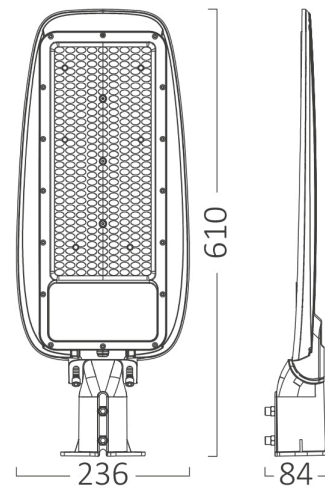

Braytron

TECHNICAL DATA SHEET

MODEL	BT42-99612
DESCRIPTION	BRY-ST89-200W-GRY-4000K-IP66-LED STREET LIGHT

BRAYTRON SRL

MUNICIPIUL BUCUREȘTI, SECTOR 6, BLD. IULIU MANIU, NR.616, CORP B, ET.1,BUCUREȘTI,Sector 6(RO)
info@braytron.com
www.braytron.com

General Characteristics

Model No	:	BT42-99612
Main Family	:	Outdoor Lighting
Sub Family	:	LED Street Light
Type	:	Street
Body Color	:	Grey
Lamp Shape	:	Non-Directional
Warranty	:	2 Years
Class	:	CLASS I
IP	:	IP66

Dimensions & Weight

P. Length	:	236 mm
P. Width	:	84 mm
P. Height	:	610 mm
Weight	:	1800 gr

Package Informations

N.W.	:	9 kgs
G.W.	:	10,85 kgs
PCS/CTN	:	5
Length	:	40 cm
Width	:	25 cm
Height	:	64 cm
EAN	:	5949097732287