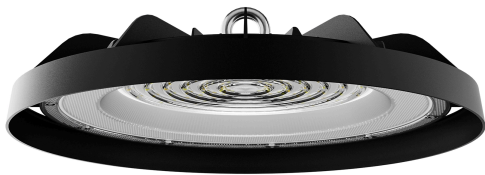

Braytron

FISA TEHNICA

MODEL

BT45-00181

DESCRIERE

BRY-HIBAY-ESC-100W-BLC-3IN1-IP65-LED HIBAY

Braytron

LED HIBAY FIXTURE

LONG LASTING

3CCT SWITCH
3000K 4000K 6500K

2 YEARS WARRANTY

25,000 HOURS

100w

11000lm

MODEL NO: BT45-00181

LED

80 CRI

110 lm/w

IP65

87

52

Ø260

HIBAY

BRAYTRON LIGHTING