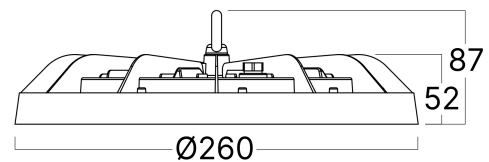

BRAYTRON SRL

MUNICIPIUL BUCUREȘTI, SECTOR 6, BLD. IULIU MANIU, NR.616, CORP B, ET.1,BUCUREȘTI, Sector 6(RO)

info@braytron.com

www.braytron.com

Pagina 1 din 2