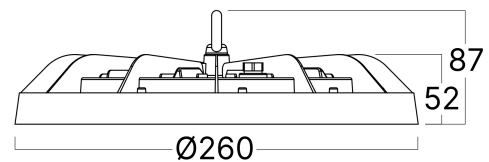

BRAYTRON SRL

MUNICIPIUL BUCUREȘTI, SECTOR 6, BLD. IULIU MANIU, NR.616, CORP B, ET.1,BUCUREȘTI, Sector 6(RO)

info@braytron.com

www.braytron.com