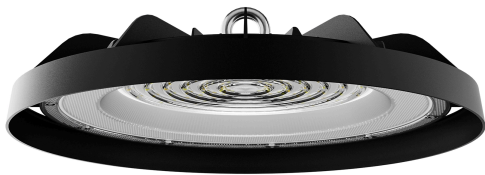

# Braytron

FISA TEHNICA

MODEL

BT45-00381

DESCRIERE

BRY-HIBAY-ESP-200W-BLC-3IN1-IP65-LED HIBAY

**Braytron**

LED HIBAY FIXTURE

LONG LASTING

3CCT SWITCH

3000K 4000K 6500K

3000K 4000K 6500K

2 YEARS WARRANTY

25.000 HOURS

LED

3CCT SWITCH

3000K 4000K 6500K

80 CRI

110 lm/w

IP65

MODEL NO: BT45-00381

200w

22000lm

Ø325