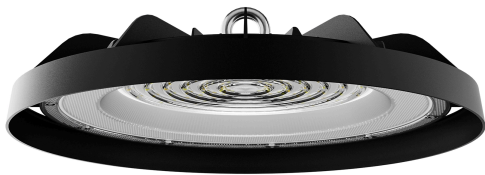

Braytron

FISA TEHNICA

MODEL

BT45-00381

DESCRIERE

BRY-HIBAY-ESP-200W-BLC-3IN1-IP65-LED HIBAY

Braytron

LED HIBAY FIXTURE

LONG LASTING

3CCT SWITCH

3000K 4000K 6500K

3000K 4000K 6500K

2 YEARS WARRANTY

25.000 HOURS

LED

80 CRI