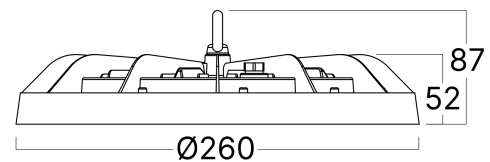

BRAYTRON SRL

MUNICIPIUL BUCUREȘTI, SECTOR 6, BLD. IULIU MANIU, NR.616, CORP B, ET.1,BUCUREȘTI,Sector 6(RO)
info@braytron.com
www.braytron.com

Sayfa 1 / 2