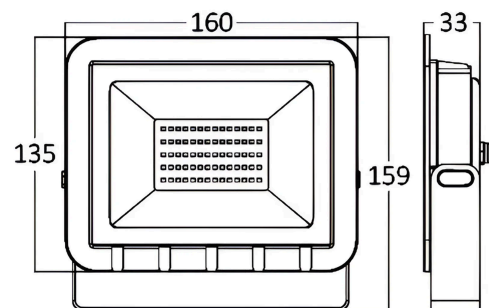

Braytron

TECHNICAL DATA SHEET

MODEL	BT60-13052
DESCRIPTION	BRY-FLOOD-SD-30W-GRY-GRN-IP65-LED FLOODLIGHT

BRAYTRON SRL

MUNICIPIUL BUCUREȘTI, SECTOR 6, BLD. IULIU MANIU, NR.616, CORP B, ET.1,BUCUREȘTI, Sector 6(RO)
info@braytron.com
www.braytron.com

General Characteristics

Model No	:	BT60-13052
Main Family	:	Outdoor Lighting
Sub Family	:	LED Floodlight
Dimmable	:	Not-Dimmable
Light Source	:	LED
Warranty	:	2 Years
Class	:	Class I
IP	:	IP65

Product Characteristics

Wattage	:	50
Color Temperature	:	Green
Quse Lumen	:	4200
Energy Efficiency Level	:	F
Beam Angle	:	120°

Package Informations

EAN	:	5949097719516
-----	---	---------------