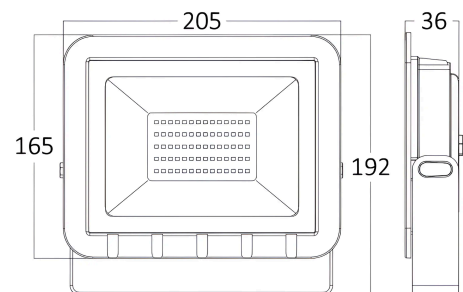

Braytron

TECHNICAL DATA SHEET

MODEL

BT60-15002

DESCRIPTION

BRY-FLOOD-SD-50W-GRY-3000K-IP65-LED FLOODLIGHT

BRAYTRON SRL

MUNICIPIUL BUCUREȘTI, SECTOR 6, BLD. IULIU MANIU, NR.616, CORP B, ET.1,BUCUREȘTI, Sector 6(RO)
info@braytron.com
www.braytron.com

General Characteristics

Model No	:	BT60-15002
Main Family	:	Outdoor Lighting
Sub Family	:	LED Floodlight
Type	:	Flood
Body Color	:	Grey
Lamp Shape	:	Directional
Dimmable	:	Not-Dimmable
Light Source	:	LED
Warranty	:	2 Years
Class	:	Class I
IP	:	IP65

Dimensions & Weight

P. Length	:	205 mm
P. Width	:	36 mm
P. Height	:	192 mm
Weight	:	620 gr

Package Informations

N.W.	:	6,20 kgs
G.W.	:	7,05 kgs
PCS/CTN	:	10
Length	:	355 mm
Width	:	245 mm
Height	:	225 mm
EAN	:	5949097719530