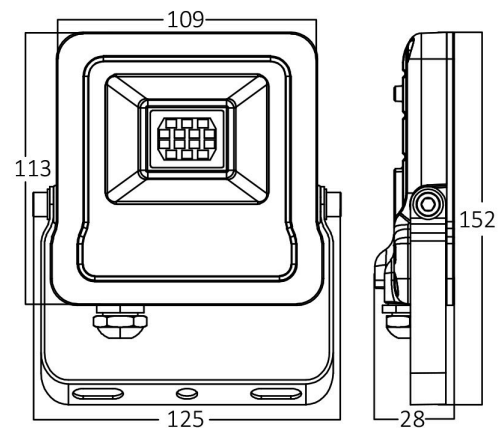

Braytron

TECHNICAL DATA SHEET

MODEL	BT61-02002
DESCRIPTION	BRY-FLOOD-SL-20W-GRY-3000K-IP65-LED FLOODLIGHT

BRAYTRON SRL

MUNICIPIUL BUCUREȘTI, SECTOR 6, BLD. IULIU MANIU, NR.616, CORP B, ET.1,BUCUREȘTI, Sector 6(RO)
info@braytron.com
www.braytron.com

General Characteristics

Model No	:	BT61-02002
Main Family	:	Outdoor Lighting
Sub Family	:	LED Floodlight
Type	:	Flood
Body Color	:	Grey
Lamp Shape	:	Directional
Dimmable	:	Not-Dimmable
Light Source	:	LED
Warranty	:	3 years
Class	:	Class I
IP	:	IP65

Product Characteristics

Wattage	:	20
Color Temperature	:	3000K
Quse Lumen	:	1620
Color Rendering Index (CRI)	:	>70
Energy Efficiency Level	:	F
Beam Angle	:	120°

Electrical Characteristics

Lifetime	:	20000 h
Voltage	:	220-240V 50/60Hz
Power Factor	:	>0,9
Material	:	Aluminium
Working Temperature	:	-20°C ~ +40°C

Dimensions & Weight

P. Length	:	125 mm
P. Width	:	28 mm
P. Height	:	152 mm
Weight	:	310 gr

Package Informations

N.W.	:	9,30 kgs
G.W.	:	11,05 kgs
PCS/CTN	:	30
Length	:	400 mm
Width	:	200 mm
Height	:	340 mm
EAN	:	5949097702525