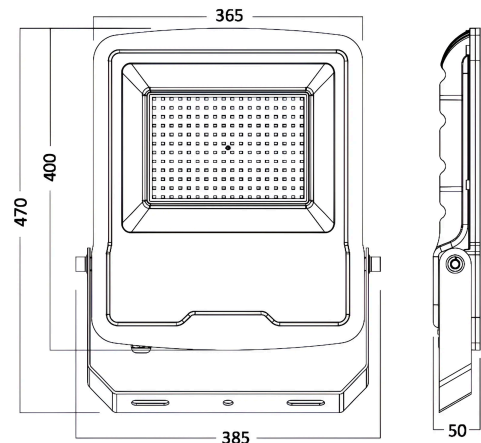

Braytron

FISA TEHNICA

MODEL BT61-09632

DESCRIERE BRY-FLOOD-SL-200W-GRY-6500K-IP65-LED FLOODLIGHT

BRAYTRON SRL

MUNICIPIUL BUCUREȘTI, SECTOR 6, BLD. IULIU MANIU, NR.616, CORP B, ET.1,BUCUREȘTI, Sector 6(RO)
info@braytron.com
www.braytron.com

General Characteristics

Model No	:	BT61-09632
Main Family	:	Outdoor Lighting
Sub Family	:	LED Floodlight
Type	:	Flood
Body Color	:	Grey
Lamp Shape	:	Directional
Dimmable	:	Not-Dimmable
Light Source	:	LED
Warranty	:	3 Years
Class	:	Class I
IP	:	IP65

Product Characteristics

Wattage	:	200
Color Temperature	:	6500K
Quse Lumen	:	16000
Color Rendering Index (CRI)	:	≥80
Energy Efficiency Level	:	F
Beam Angle	:	120°

Electrical Characteristics

Lifetime	:	20000 h
Voltage	:	220-240V 50/60Hz
Power Factor	:	>0,9
Material	:	Aluminium
Working Temperature	:	-20°C ~ +40°C

Dimensions & Weight

P. Length	:	385 mm
P. Width	:	50 mm
P. Height	:	470 mm
Weight	:	4570 gr

Package Informations

N.W.	:	9,14 kgs
G.W.	:	10,35 kgs
PCS/CTN	:	2
Length	:	401 mm
Width	:	128 mm
Height	:	495 mm
EAN	:	5949097702648