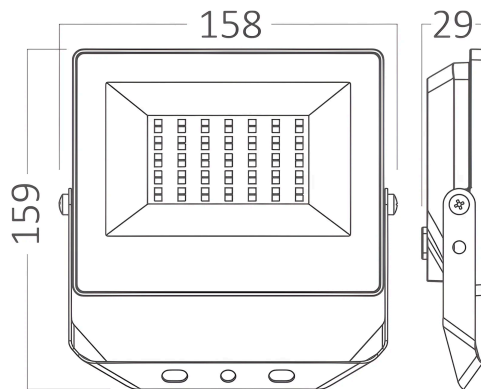

Braytron

TECHNICAL DATA SHEET

MODEL	BT66-03091
DESCRIPTION	BRY-FLOOD-CF-30W-BLC-RGB-IP65-LED FLOODLIGHT

Braytron
RGB
LED FLOODLIGHT
MODEL NO: BT66-03091
30w - Aluminium

RGB

REMOTE CONTROL

DIMMABLE

LED

IP65

158 29

FLOOD

BRAYTRON SRL

MUNICIPIUL BUCUREȘTI, SECTOR 6, BLD. IULIU MANIU, NR.616, CORP B, ET.1,BUCUREȘTI,Sector 6(RO)
info@braytron.com
www.braytron.com

General Characteristics

Model No	:	BT66-03091
Main Family	:	Outdoor Lighting
Sub Family	:	LED Floodlight
Type	:	Floodlight
Body Color	:	Black
Lamp Shape	:	Non-Directional
Dimmable	:	Not-Dimmable
Light Source	:	LED
Warranty	:	2 Years
Class	:	CLASS I
IP	:	IP65

Product Characteristics

Wattage	:	30
Color Temperature	:	RGB
Beam Angle	:	120°

Electrical Characteristics

Lifetime	:	20000 h
Voltage	:	220-240V 50/60Hz
Power Factor	:	>0,9
Material	:	Aluminium
Working Temperature	:	-20°C ~ +40°C

Dimensions & Weight

P. Length	:	159 mm
P. Width	:	158 mm
P. Height	:	29 mm
Weight	:	350 gr

Package Informations

N.W.	:	7 kgs
G.W.	:	8,75 kgs
PCS/CTN	:	20
Length	:	40 cm
Width	:	34 cm
Height	:	20 cm
EAN	:	5949097743702