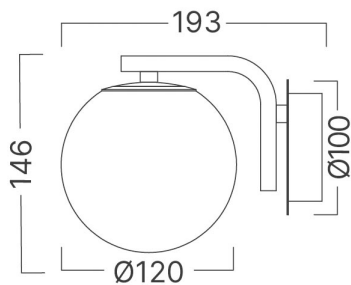

## TECHNICAL DATA SHEET

MODEL	BV01-00133
DESCRIPTION	BRY-S011W-1H-1xG9-MLK-WALL LIGHT

BRAYTRON SRL

MUNICIPIUL BUCUREȘTI, SECTOR 6, BLD. IULIU MANIU, NR.616, CORP B, ET.1,BUCUREȘTI,Sector 6(RO)  
info@braytron.com  
www.braytron.com

## General Characteristics

Model No	:	BV01-00133
Main Family	:	Decorative CLS
Sub Family	:	Glass OPL
Type	:	Wall Light
Body Color	:	Milky+Glass
Socket	:	1xG9
Warranty	:	2 Years
Class	:	Class I
IP	:	IP20

## Product Characteristics

Max. wattage	:	Max 1x10 w
--------------	---	------------