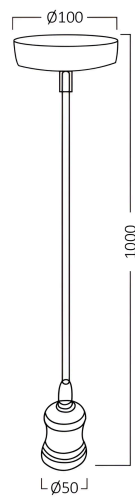

Braytron

TECHNICAL DATA SHEET

MODEL BY45-00201

DESCRIPTION BRY-PENDA-E27-1MT-CPR-PENDANT KIT

BRAYTRON SRL

MUNICIPIUL BUCUREȘTI, SECTOR 6, BLD. IULIU MANIU, NR.616, CORP B, ET.1,BUCUREȘTI, Sector 6(RO)
info@braytron.com
www.braytron.com

General Characteristics

Model No : BY45-00201
Main Family : Others
Sub Family : Hanging Kit

Package Informations

EAN : 5949097705007