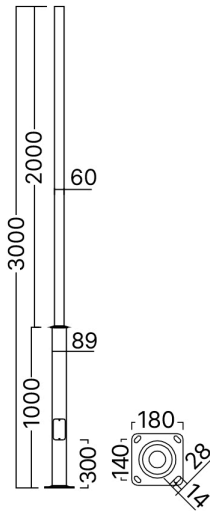

## TECHNICAL DATA SHEET

|             |                          |
|-------------|--------------------------|
| MODEL       | BY70-00161               |
| DESCRIPTION | BRY-GP001-3MT-S.BLC-POLE |

**Braytron**

Garden Light Pole

BY70-00161

| ICONS | DESCRIPTION                    | STANDARTS |
|-------|--------------------------------|-----------|
|       | Body Color                     | RAL9005   |
|       | Pole for street lighting       | EN 40-5   |
|       | Quality management             | ISO 9001  |
|       | Material: Steel S235JR         | EN 10025  |
|       | Quality of the welding process | ISO 3834  |
|       | Corrosion protection           | ISO 1461  |
|       | Impact resistance: Class 0     | EN 12767  |

## Dimensions & Weight

|           |   |         |
|-----------|---|---------|
| P. Length | : | 3000 mm |
|-----------|---|---------|