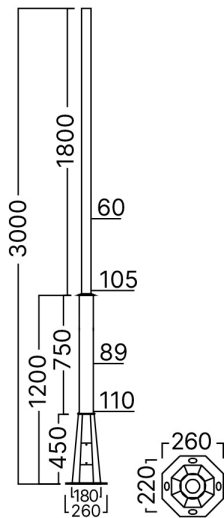

## TECHNICAL DATA SHEET

MODEL	BY70-00261
DESCRIPTION	BRY-GP002-3MT-S.BLC-POLE

Garden Light Pole

BY70-00261

ICONS	DESCRIPTION	STANDARTS
	Body Color	RAL9005
	Pole for street lighting	EN 40-5
	Quality management	ISO 9001
	Material: Steel S235JR	EN 10025
	Quality of the welding process	ISO 3834
	Corrosion protection	ISO 1461
	Impact resistance: Class 0	EN 12767

## Electrical Characteristics

Material	:	Metal
Working Temperature	:	-20°C ~ +40°C

## Dimensions & Weight

P. Length	:	3000 mm
-----------	---	---------