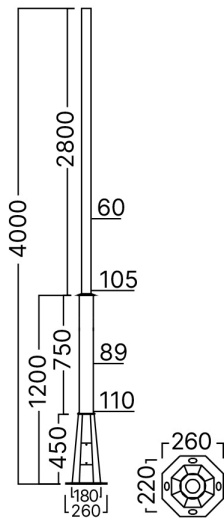

Braytron

TECHNICAL DATA SHEET

MODEL	BY70-00271
DESCRIPTION	BRY-GP002-4MT-S.BLC-POLE

Garden Light Pole

BY70-00271

ICONS	DESCRIPTION	STANDARTS
	Body Color	RAL9005
	Pole for street lighting	EN 40-5
	Quality management	ISO 9001
	Material: Steel S235JR	EN 10025
	Quality of the welding process	ISO 3834
	Corrosion protection	ISO 1461
	Impact resistance: Class 0	EN 12767

Electrical Characteristics

Material	:	Metal
Working Temperature	:	-20°C ~ +40°C

Dimensions & Weight

P. Length	:	4000 mm
-----------	---	---------

Package Informations

EAN	:	5949097730412
-----	---	---------------